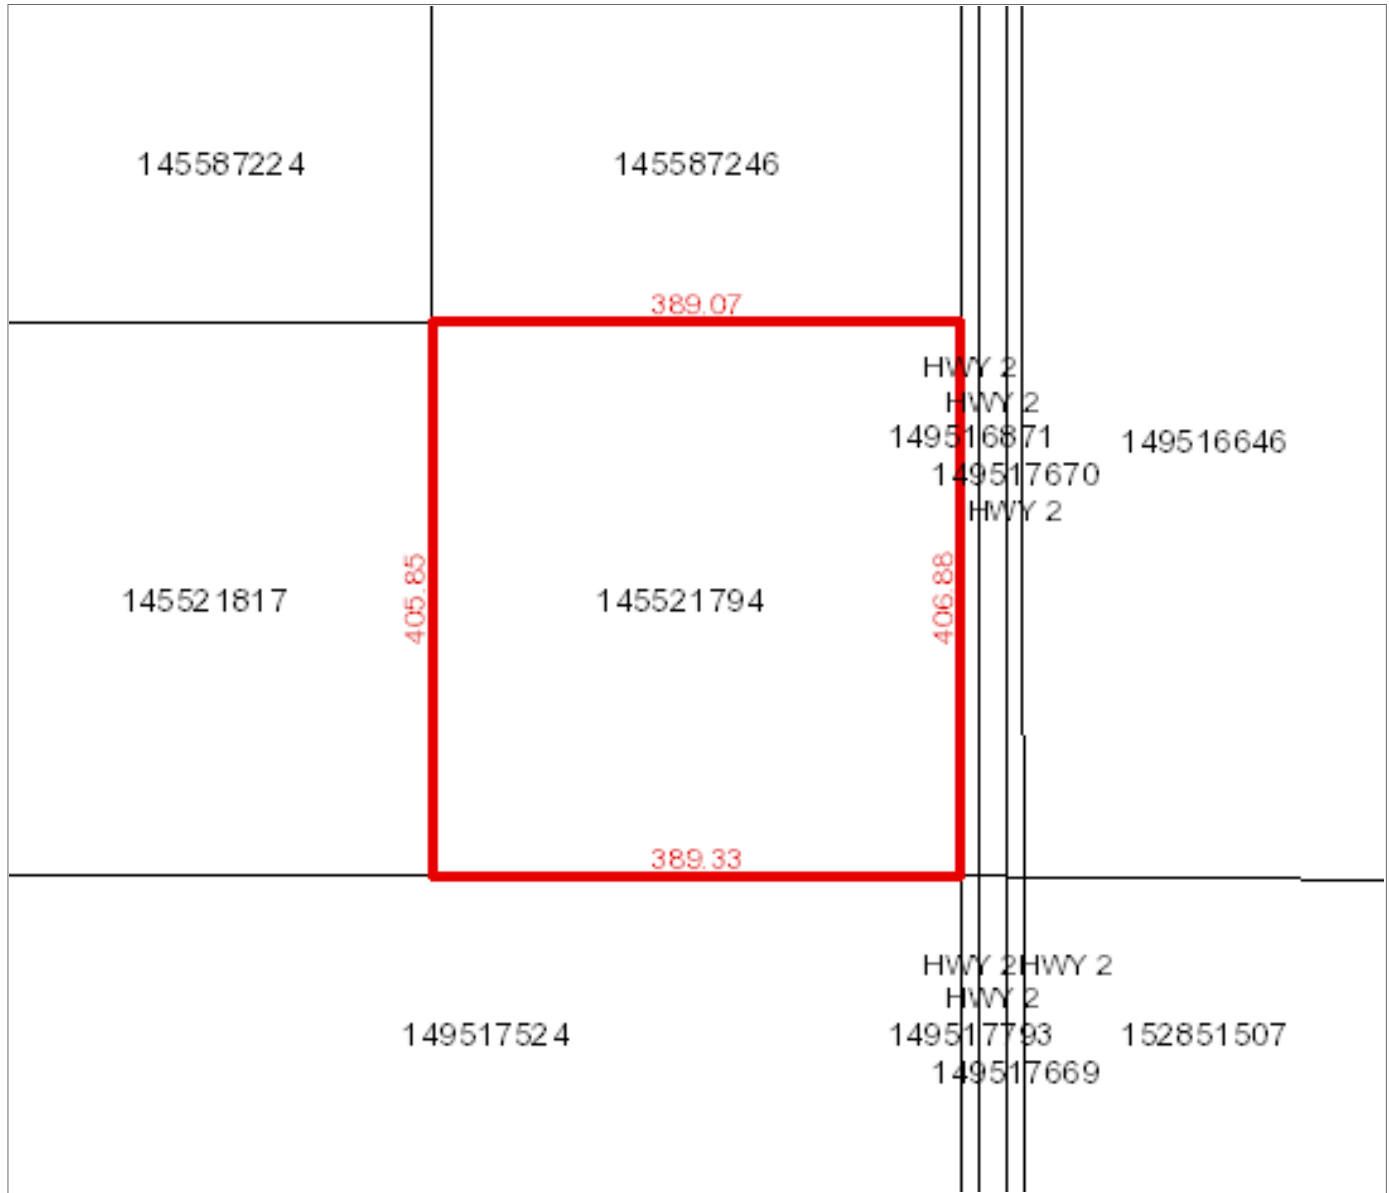

# Surface Parcel Number: 145521794

REQUEST DATE: Tue Mar 26 10:01:55 GMT-06:00 2024

**Owner Name(s) :** Slobodian, Genevieve

**Municipality :** RM OF HOODOO NO. 401

**Title Number(s) :** 148630608

**Parcel Class :** Parcel (Generic)

**Land Description :** LSD 9- 14-40-27-2 Ext 5

**Source Quarter Section :** NE-14-40-27-2

**Commodity/Unit :** Not Applicable

**Area :** 15.816 hectares (39.08 acres)

**Converted Title Number :** 00H07861