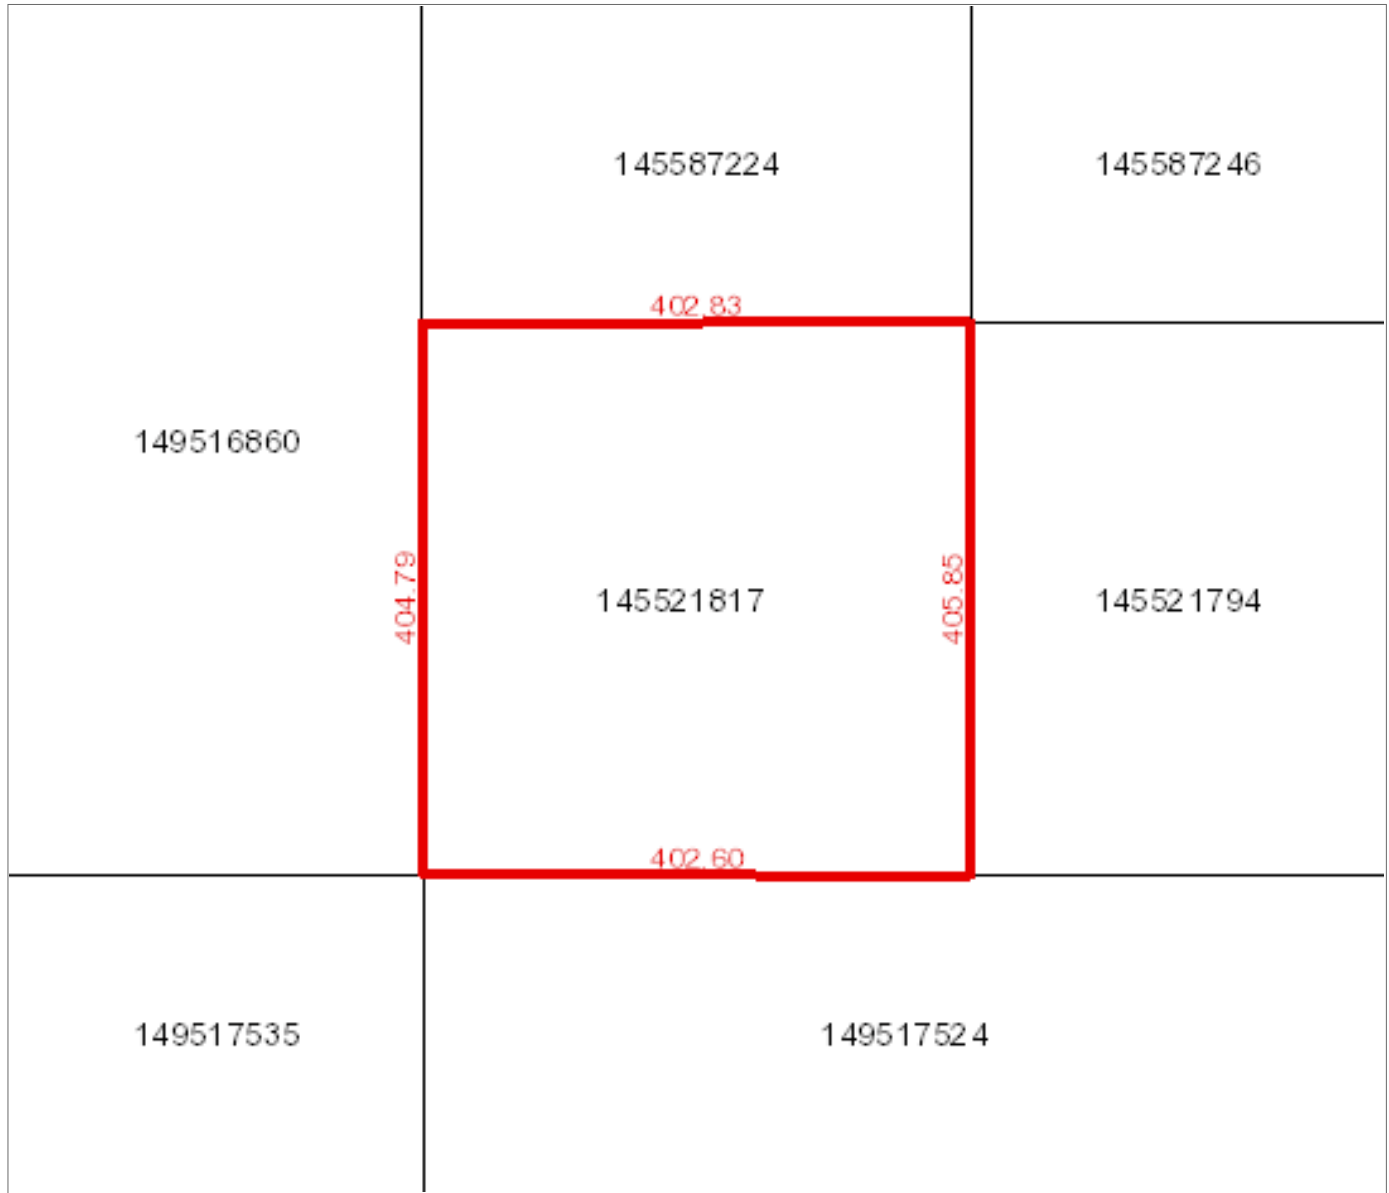

Surface Parcel Number: 145521817

REQUEST DATE: Tue Mar 26 10:01:17 GMT-06:00 2024

Owner Name(s) : Slobodian, Genevieve

Municipality : RM OF HOODOO NO. 401

Title Number(s) : 148630596

Parcel Class : Parcel (Generic)

Land Description : LSD 10- 14-40-27-2 Ext 6

Source Quarter Section : NE-14-40-27-2

Commodity/Unit : Not Applicable

Area : 16.323 hectares (40.33 acres)

Converted Title Number : 00H07861

Ownership Share : 1:1