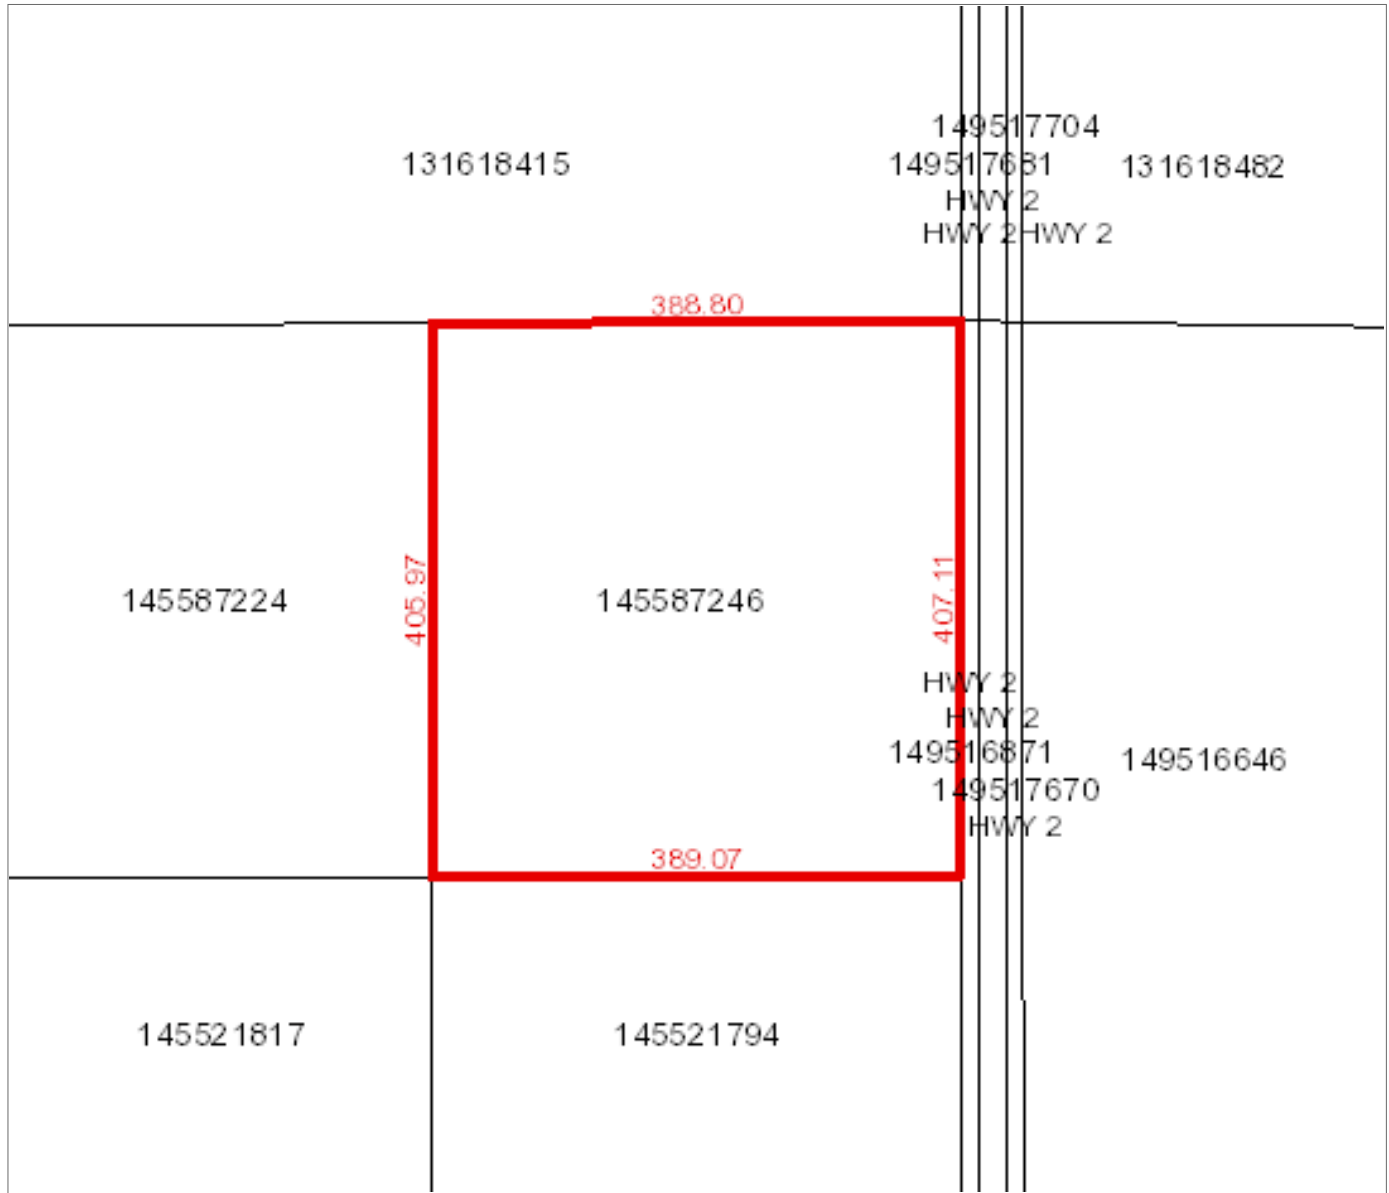

Surface Parcel Number: 145587246

REQUEST DATE: Tue Mar 26 10:00:37 GMT-06:00 2024

Owner Name(s) : SLOBODIAN, GENEVIEVE

Municipality : RM OF HOODOO NO. 401

Title Number(s) : 148630642

Parcel Class : Parcel (Generic)

Land Description : LSD 16- 14-40-27-2 Ext 8

Source Quarter Section : NE-14-40-27-2

Commodity/Unit : Not Applicable

Area : 15.812 hectares (39.07 acres)

Converted Title Number : 75H02640

Ownership Share : 1:1