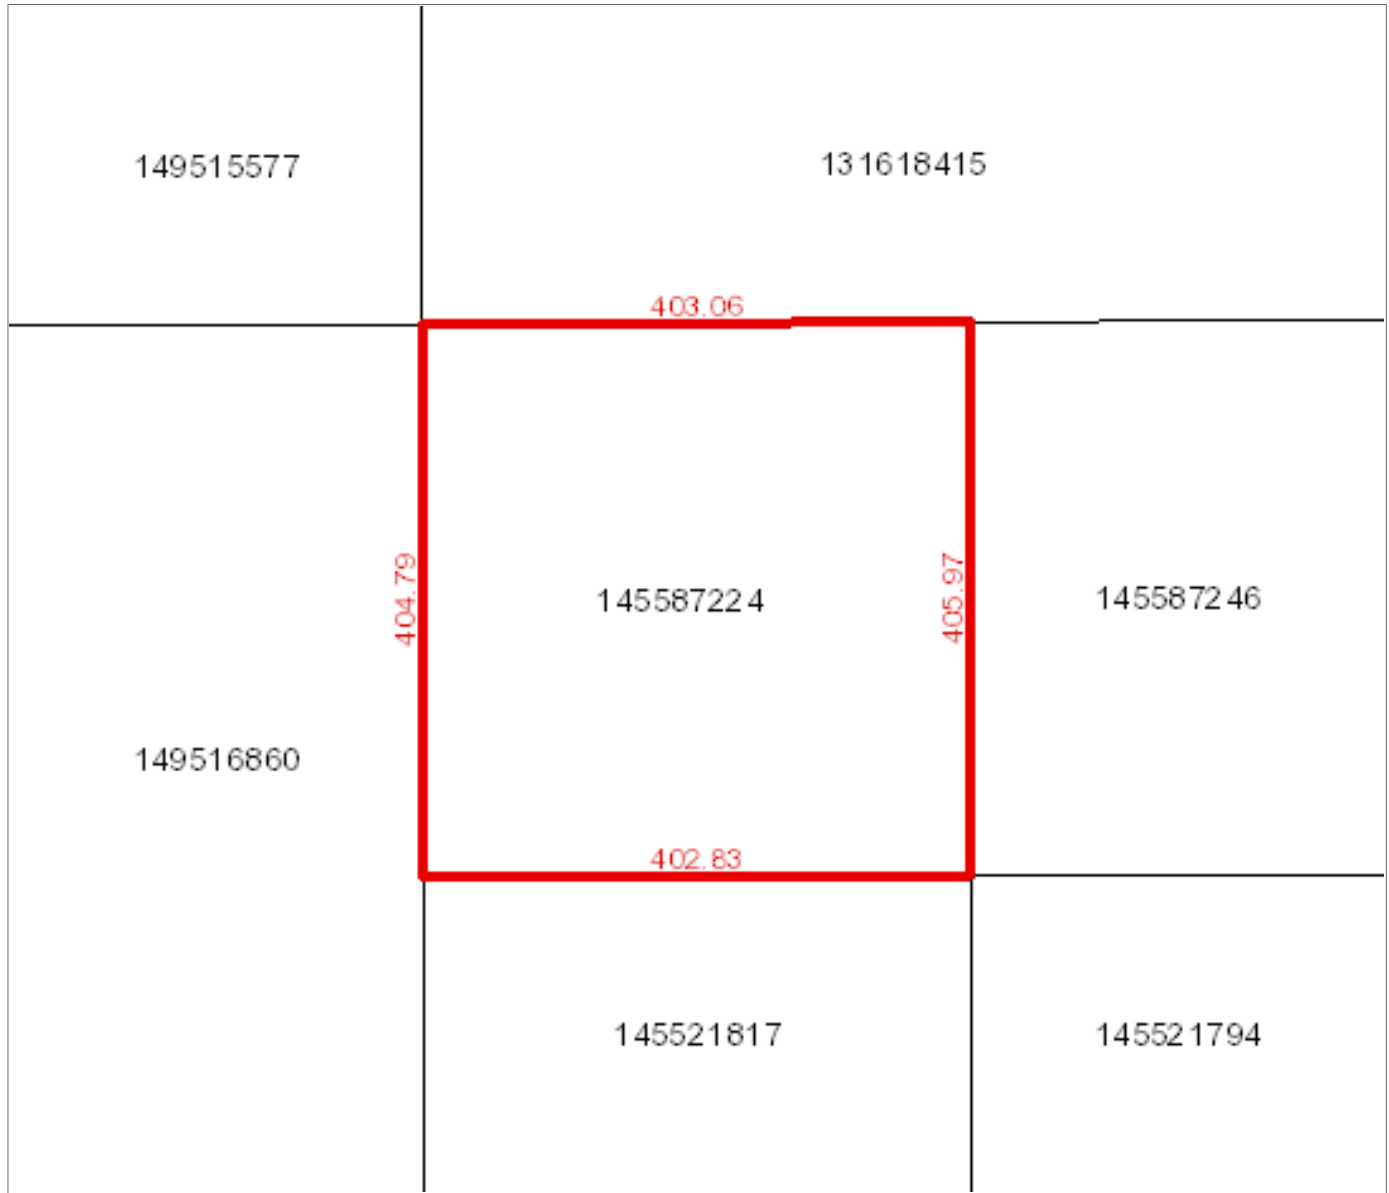

Surface Parcel Number: 145587224

REQUEST DATE: Tue Mar 26 09:59:32 GMT-06:00 2024

Owner Name(s) : SLOBODIAN, GENEVIEVE

Municipality : RM OF HOODOO NO. 401

Title Number(s) : 148630619

Parcel Class : Parcel (Generic)

Land Description : LSD 15- 14-40-27-2 Ext 7

Source Quarter Section : NE-14-40-27-2

Commodity/Unit : Not Applicable

Area : 16.334 hectares (40.36 acres)

Converted Title Number : 75H02640

Ownership Share : 1:1